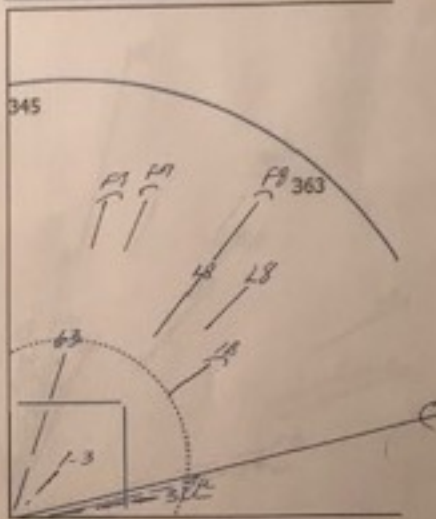

HITTER ADVANCE REPORT

Series Date: 08/18/2014-08/25/2014

Name: Gregorius, Did

Team: ARI

BT: L/R

POS: SS

COMMENTS

Starts even right on top of the plate - toe taps into the plate. Hips leak.
- Chokes up esp w/ 2K. Upper cut swing. Aggressive swings with count leverage. Pull oriented with occ power - looks to go the other way late.
- Show some patience - will take a walk.

FB

Likes the ball belt down on the inner half with his upper cut swing
- Pound him in w/ the FB - wants nothing to do with the 4 seam in at the belt. Teams have given a heavy dose of FB in as he hangs over the plate - candidate for the comeback late. Sinks down/away early work as he is looking to swing - can get to roll over - trouble covering above the belt with his swing plane.
- Can trash him away w/ his pull approach esp w/ the CH - been staying on breaking balls better this year esp the SL. Want to backdoor the CB but SL in the zone plays to his path - been doing damage vs w/ 2K - comeback FB - FB up! CH below

LHP

Looking first FB he sees - leaks vs LHP - can get in swing mode - pull oriented early - does curve the ball away late - play LF in
- Work away w/ the FB as he is trying to pull esp early - get roll overs on the outer half - trouble covering FB up. Swings over 2 seamers in off the plate - not a K w/ his leak
- Pulls off breaking balls esp w/ 2K - limit in the zone
- CH work vs his FB approach - not in the K zone
w/ 2K - Chases FB up and breaking balls off the plate

Situations

1st Swing	Yes
FP Swing	Yes esp vs LHP

Summary Statistics

Splits

v. RHP												v. LHP			First Pitch Swing		
AB	AVG	H	HR	RBI	BB%	K%	SLG	OBP	I	AB	AVG	SLG	FP Swing %	20%	First Pitches	182	
159	.220	35	4	15	9%	16%	.365	.306	.2	124	.250	.427	35	.114	.143	37	
												Chase %	29%	FP Swing	37		
												Swing & Miss %	20%	FP AVG	.143		

Pitch Type Breakdown

	vs. RHP					vs. LHP				
	FB	CB	SL	OU/SP	CF	FB	CB	SL	OU/SP	CF
AB:	214	42	41	52	19	78	14	34	9	6
AVG:	.290	.214	.268	.250	.211	.218	.286	.138	.000	.167
SLG:	.444	.214	.537	.481	.421	.244	.429	.176	.000	.167

Contact Percentage

	vs. RHP					vs. LHP				
	FB	CB	SL	OU/SP	CF	FB	CB	SL	OU/SP	CF
Swing:	462	93	107	109	47	184	27	80	15	12
Miss:	57	20	28	30	7	44	10	25	5	1
PCT Miss:	12%	22%	26%	28%	15%	24%	37%	31%	33%	8%

Notes