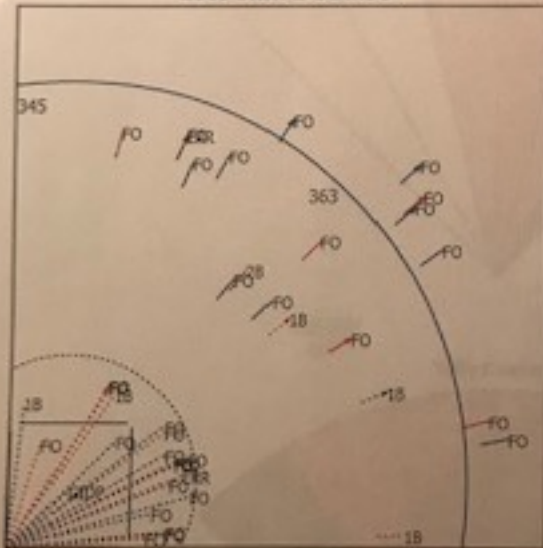

Contact Percentage

	vs. RHP					vs. LHP				
	FB	CB	SL	OU/SP	CF	FB	CB	SL	OU/SP	CF
Swing:	462	93	107	109	47	184	27	80	15	12
Miss:	57	20	28	30	7	44	10	25	5	1
PCT Miss:	12%	22%	26%	28%	15%	24%	37%	31%	33%	8%

Notes

Gregorius, Didi

Arizona Diamondbacks

Bats: L

SPRAY CHART LEGEND

- Ground Balls
- Fly Balls
- Red Lines Fastballs
- Blue Lines Other Pitches

vs. RHP (Batting Left)
Less than 2 Strikes

vs. RHP (Batting Left)
2 Strikes

vs. LHP (Batting Left)
Less than 2 Strikes

vs. LHP (Batting Left)
2 Strikes