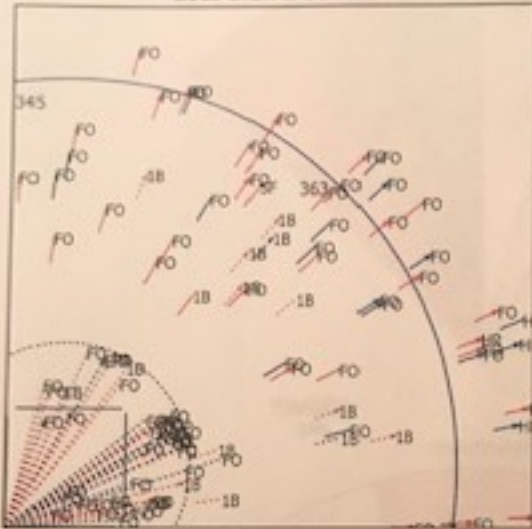

Pitch Type Breakdown

	vs. RHP					vs. LHP				
	FB	CB	SL	OU/SP	CF	FB	CB	SL	OU/SP	CF
AB:	214	42	41	52	19	78	14	34	9	6
AVG:	.290	.214	.268	.250	.211	.218	.286	.138	.000	.167
SLG:	.444	.214	.537	.481	.421	.244	.429	.176	.000	.167

Contact Percentage

	vs. RHP					vs. LHP				
	FB	CB	SL	OU/SP	CF	FB	CB	SL	OU/SP	CF
Swing:	462	93	107	109	47	184	27	80	15	12
Miss:	57	20	28	30	7	44	10	25	5	1
PCT Miss:	12%	22%	26%	28%	15%	24%	37%	31%	33%	8%

Notes

Gregorius, Didi

Arizona Diamondbacks

Bats: L

SPRAY CHART LEGEND

- Ground Balls
- Fly Balls
- Red Lines Fastballs
- Blue Lines Other Pitches

vs. RHP (Batting Left)
Less than 2 Strikes

vs. RHP (Batting Left)
2 Strikes

vs. LHP (Batting Left)
Less than 2 Strikes

vs. LHP (Batting Left)
2 Strikes