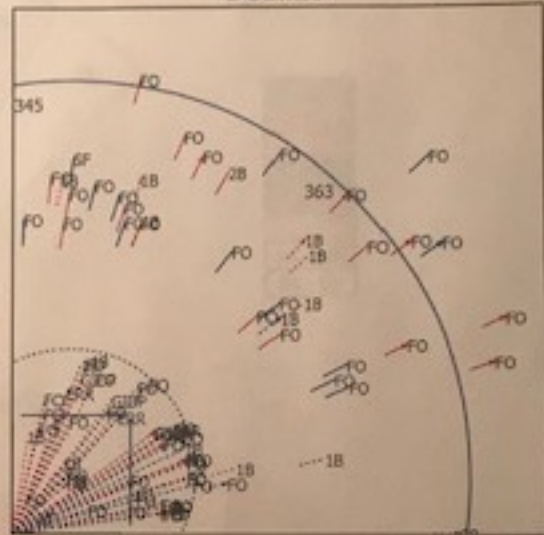

Contact Percentage

	vs. RHP					vs. LHP				
	FB	CB	SL	OU/SP	CF	FB	CB	SL	OU/SP	CF
Swing:	462	93	107	109	47	184	27	80	15	12
Miss:	57	20	28	30	7	44	10	25	5	1
PCT Miss:	12%	22%	26%	28%	15%	24%	37%	31%	33%	8%

Notes

Gregorius, Didi

Arizona Diamondbacks

Bats: L

SPRAY CHART LEGEND

- Ground Balls
- Fly Balls
- Red Lines Fastballs
- Blue Lines Other Pitches

vs. RHP (Batting Left)
Less than 2 Strikes

vs. RHP (Batting Left)
2 Strikes

vs. LHP (Batting Left)
Less than 2 Strikes

vs. LHP (Batting Left)
2 Strikes